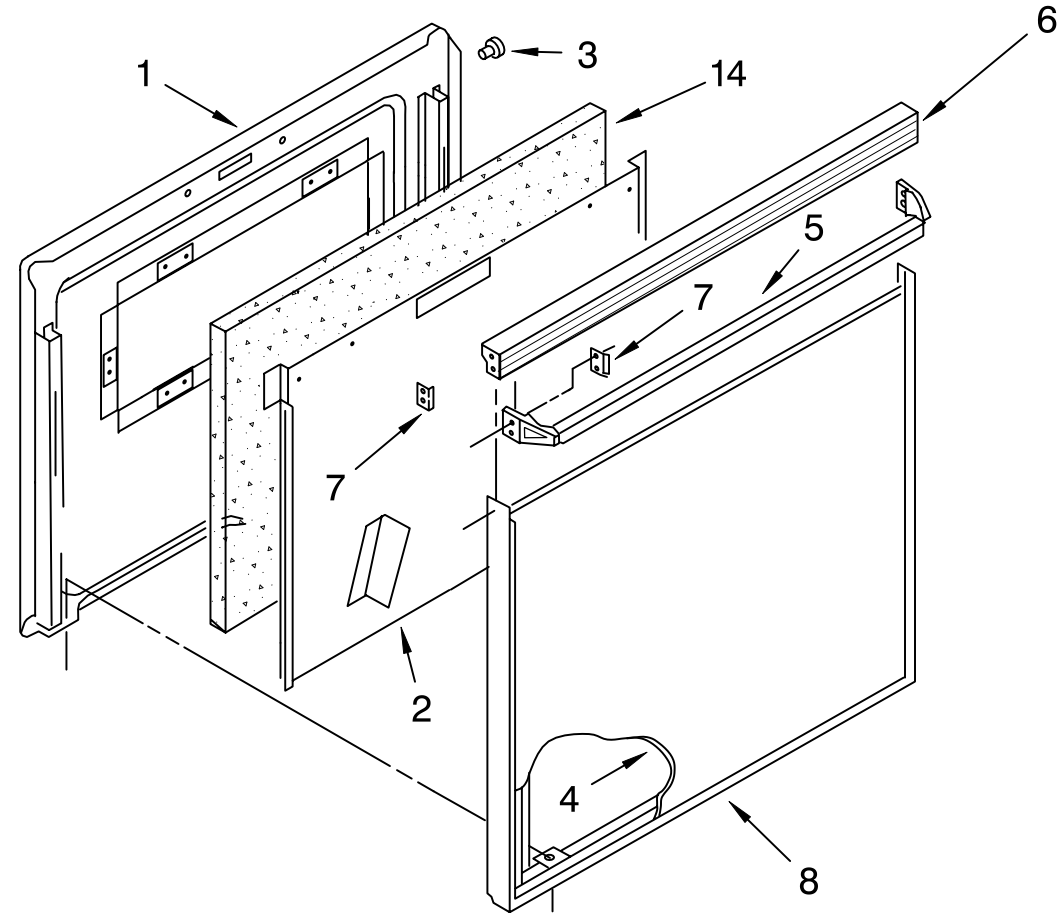

DOOR PARTS

For Model: RF356BXDW0
(White)

Illus. No.	Part No.	DESCRIPTION

NOTE: The screws and nuts required to attach a part are listed immediately following that part.

1	3172219	Liner, Oven Door
2	3148160	Retainer, Insulation
	3185647	Screw (4) 8-18 x 3/8
3	3148182	Bumper, Door (4)
4	3148186	Panel, Glass
5	3184128	Handle, Door
	3169090	Pal-Nut (2)
6	3169515	Door Top, vent
	3149333	Screw (2)
7	3148282	Clip, Handle (2)
	307748	Screw (4)
8	3188997	Frame, Door
	3149333	Screw (3)
	3149253	Screw (4)
14	3147951	Insulation

FOR ORDERING INFORMATION REFER TO PARTS PRICE LIST